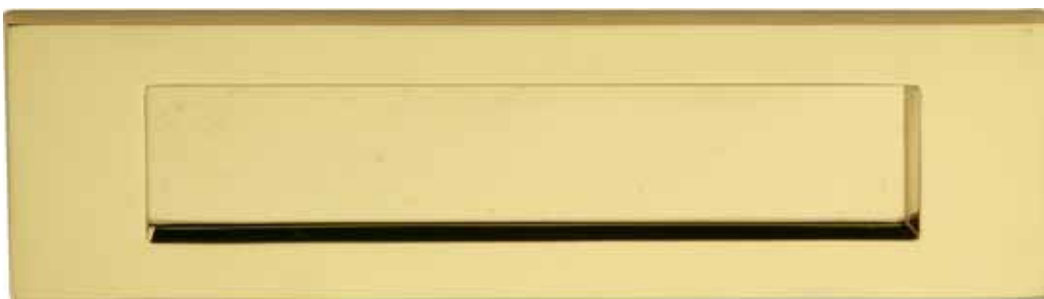

Windsor

Lever Lock
154 x 40mm

FD30/60

- EV V700**
Lever Lock
- EV V713**
Lever Latch on Long Plate
- EV V730**
Bathroom Set
- EV V727**
Euro Profile

Bedford

Lever Lock
154 x 40mm

FD30/60

- EV V810**
Lever Lock
- EV V803**
Lever Latch on Long Plate
- EV V815**
Bathroom Set
- EV V807**
Euro Profile

Charlbury

Lever Lock
184 x 41mm

FD30/60

- EV V7050**
Lever Lock
- EV V7060**
Lever Latch
- EV V7070**
Bathroom Set
- EV V7066**
Euro Profile

Savoy

Lever Lock
171 x 42mm

FD30/60

- EV S600**
Lever Lock
- EV S610**
Lever Latch
- EV S620**
Bathroom Set
- EV S607**
Euro Profile

EV V1180
Oblong Bell Push
83 x 33mm

EV V930
Cylinder Pull
84 x 45mm

EV V910
Urn Knocker
195mm

EV2498
Centre Door Knob

EV 0688
Ring Knocker
Diameter 110mm

Letterplate & Flap
EV 0650 13"
330 x 80mm
Aperture 290 x 50mm